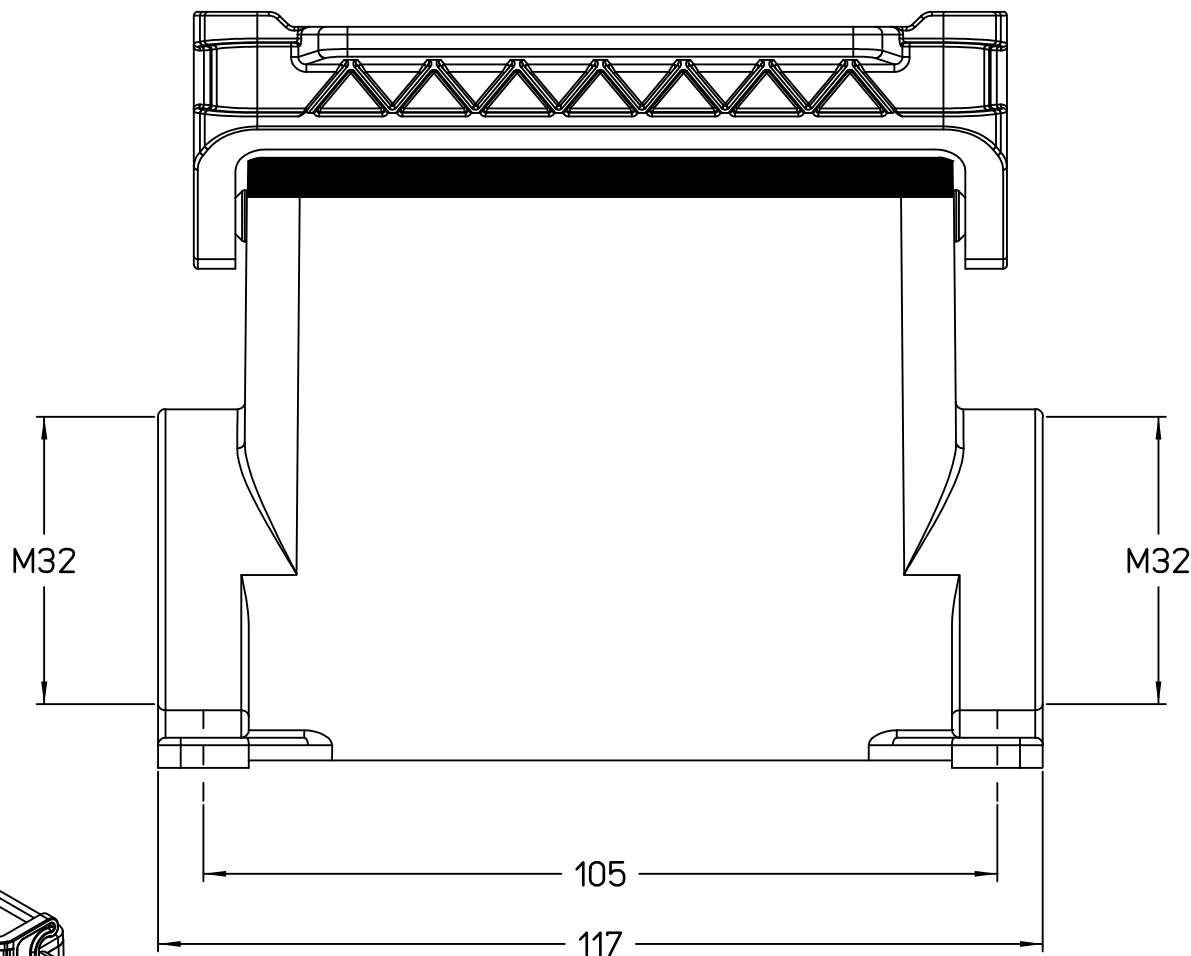

Diritti riservati All rights reserved

1

2

3

Dimensions
in mm

Simplified representation with dimensions without tolerance

Original Size A4

JMPAP 16L232

Date 08/11/23

surface mounting housing, size "77.27", 2x M32 side entries,

Sign. G. Renna

with 1 Jei-P lever

Scale
1:1

1

2

3