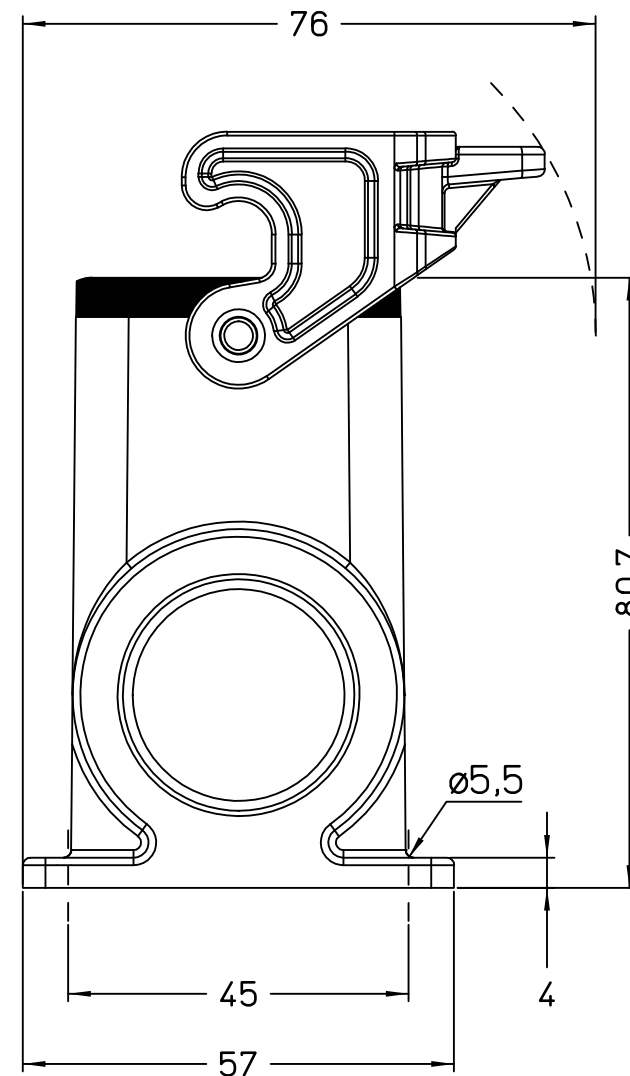

Diritti riservati All rights reserved

1

2

3

Dimensions
in mm

Simplified representation with dimensions without tolerance

Original Size A4

JMPAP 16L232

Date 08/11/23

surface mounting housing, size "77.27", 2x M32 side entries,

Sign. G. Renna

with 1 Jei-P lever

Scale
1:1

1

2

3