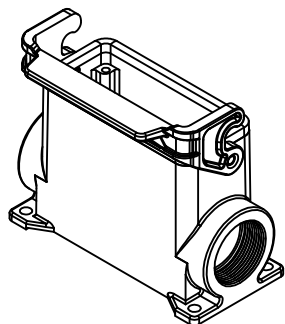

Diritti riservati All rights reserved

1

2

3

Dimensions
in mm

Simplified representation with dimensions without tolerance

Original Size A4

JMPAP 16L232

Date 08/11/23

surface mounting housing, size "77.27", 2x M32 side entries,

Sign. G. Renna

with 1 Jei-P lever

Scale
1:1

1

2

3